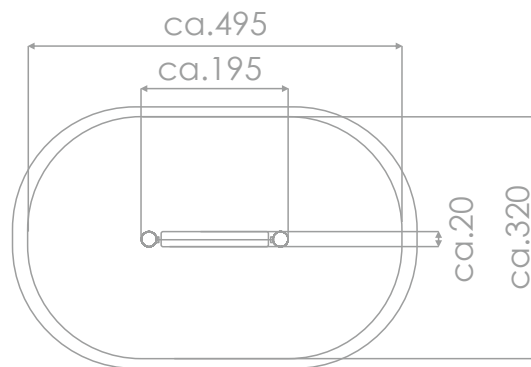

SOCIALIZING

BALANCING

INFORMATION ABOUT THE PRODUCT

Dimensions	ca.195 x 20 cm
Safety zone	ca.495 x 320 cm
Overall height	ca.170 cm
Free fall height	ca.40 cm
Amount of users	3 persons
Product complies with EN 1176-1:2017-12	YES
Availability of spare parts	YES
Age range	3-12
<small>According to EN 1176-1:2017-12 norm, the product requires applying a safety surface according to the product's free fall height.</small>	

Visualisation is for reference only,
actual appearance may vary.

SCALE 1:100

MATERIALS:

NATURAL ROBINIA WOOD	ATTESTED 6 MM STAINLESS STEEL CHAINS	POLYPROPYLENE ROPES PP - MULTISPLIT TYPE WITH A STEEL CORE AND A DIAMETER OF 16 MM
