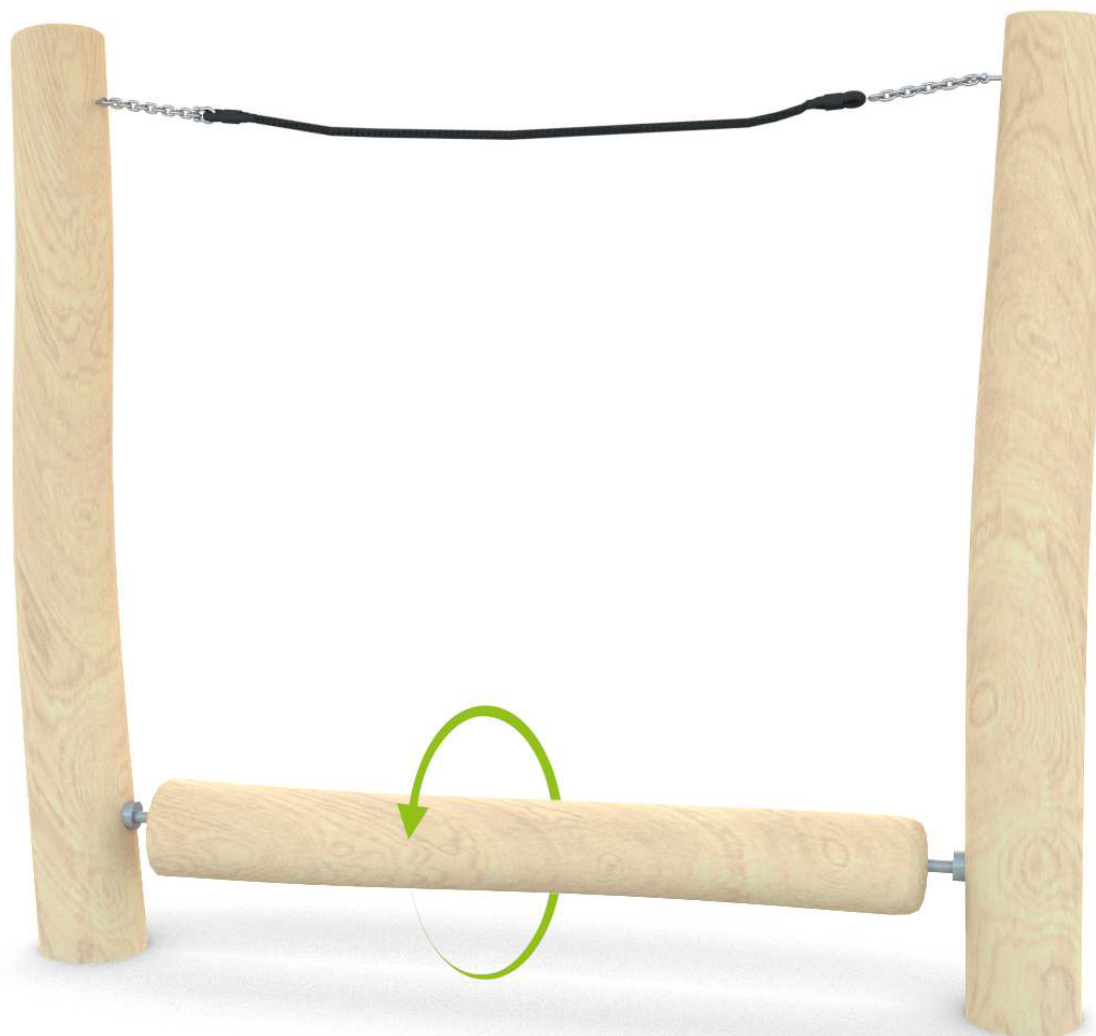

SOCIALIZING

BALANCING

INFORMATION ABOUT THE PRODUCT

Dimensions	ca.195 x 20 cm
Safety zone	ca.495 x 320 cm
Overall height	ca.170 cm
Free fall height	ca.40 cm
Amount of users	3 persons
Product complies with EN 1176-1:2017-12	YES
Availability of spare parts	YES
Age range	3-12
<small>According to EN 1176-1:2017-12 norm, the product requires applying a safety surface according to the product's free fall height.</small>	

Visualisation is for reference only,
actual appearance may vary.

SCALE 1:100

MATERIALS:

NATURAL ROBINIA WOOD	ATTESTED 6 MM STAINLESS STEEL CHAINS	POLYPROPYLENE ROPES PP - MULTISPLIT TYPE WITH A STEEL CORE AND A DIAMETER OF 16 MM
